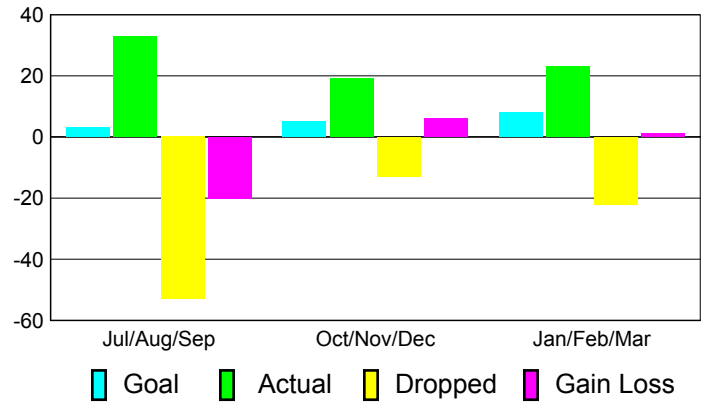

### YTD Status Quo Clubs 2010-2011

Status Quo Clubs Compared to Status Quo Members

## MEMBERSHIP

**Membership Results**  
2010-2011

**Membership**  
2009-2010

Month	Net Memb Goal	Actual New Memb	Actual Dropped Memb	Gain/Loss of Memb	Gain/Loss of Memb
Jul/Aug/Sep	3	33	-53	-20	-11
Oct/Nov/Dec	5	19	-13	6	6
Jan/Feb/Mar	8	23	-22	1	4
<b>Totals</b>	<b>16</b>	<b>75</b>	<b>-88</b>	<b>-13</b>	<b>-1</b>

### Membership Results 2010-2011

Goal, New, Dropped, Gain/Loss