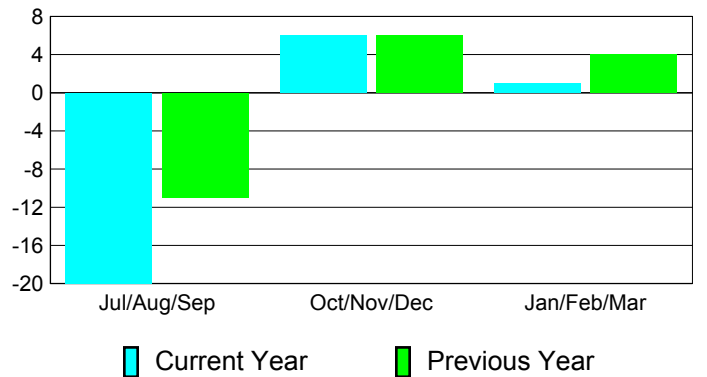

Gender Comparison 2010-2011

Jul/Aug/Sep

Oct/Nov/Dec

Jan/Feb/Mar

Male

Female